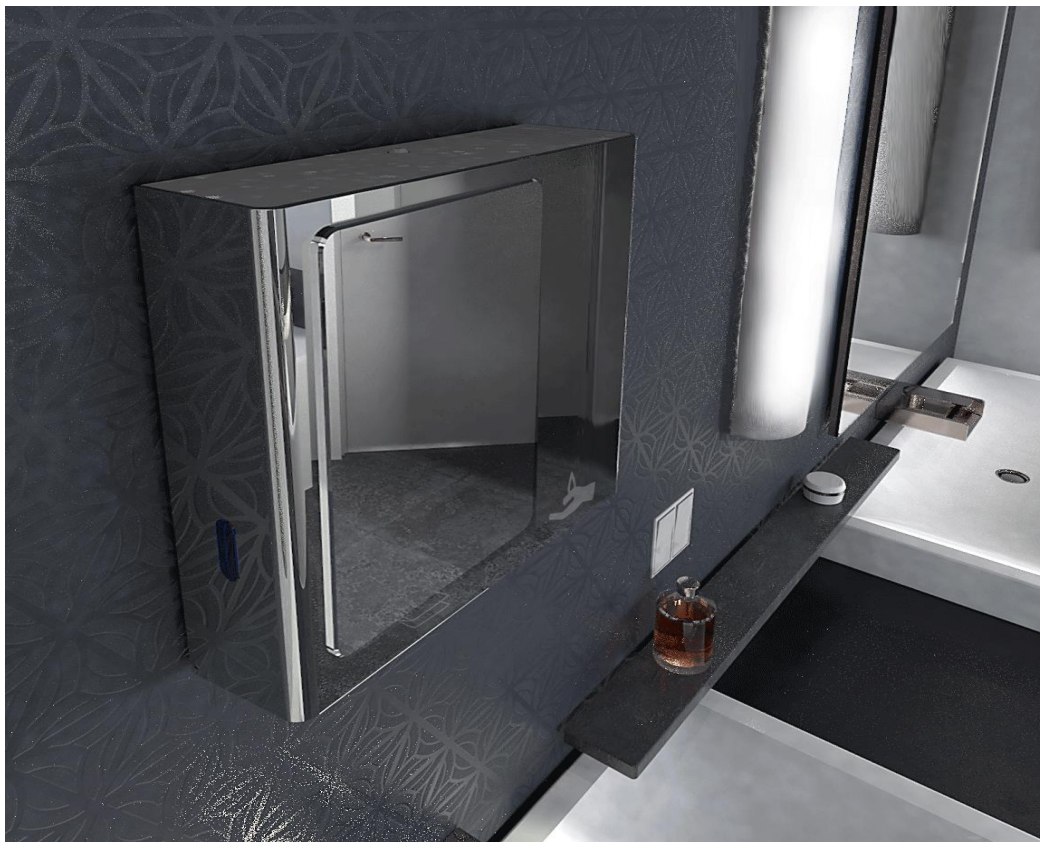

Dispenser 4:1

sapone | asciugamani | profumo | specchio

Polycarbonate Mirror

Lock

Robust locking system, with metal key

Air Fragrance diffuser

Non-stop 24 hour air freshening
Adjustable timer, and diffuses perfume
without spraying

Multifold Paper Dispenser

C-Fold towel paper, Interfold towel paper

Soap Dispenser

Liquid and foam available
No-Touch version available upon request

Direct view of consumption

For soap and for paper