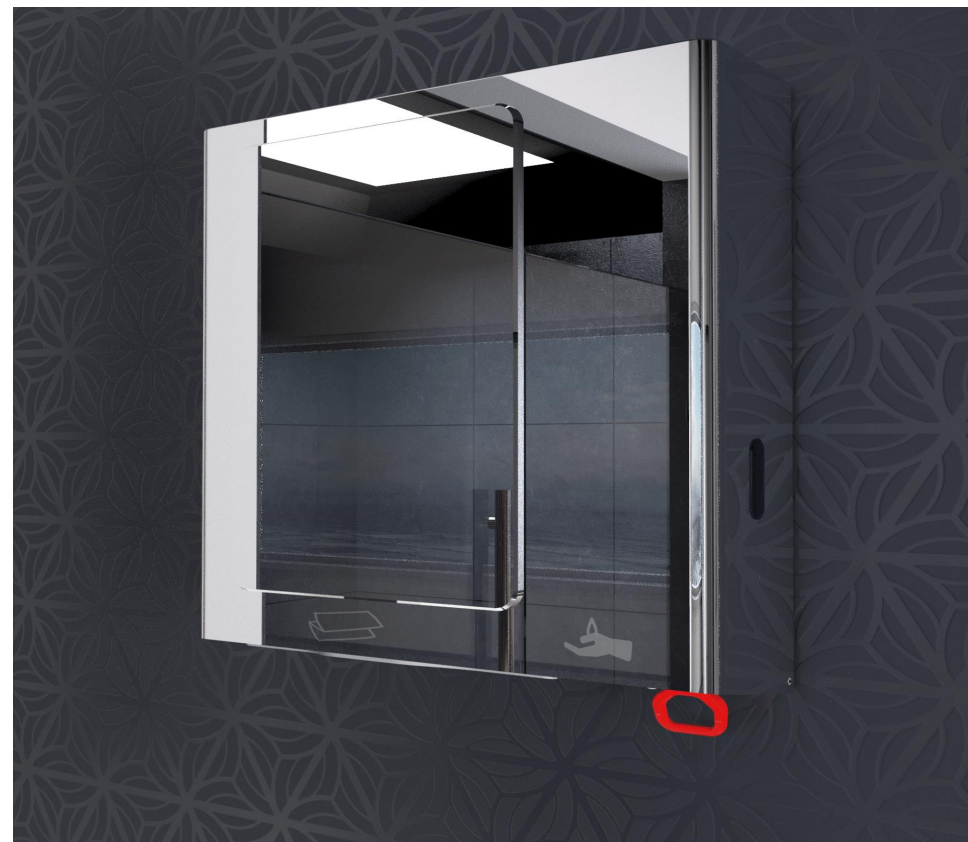

Dispenser 4:1

sapone | asciugamani | profumo | specchio

Polycarbonate Mirror

Lock

Robust locking system, with metal key

Air Fragrance diffuser

Non-stop 24 hour air freshening
Adjustable timer, and diffuses perfume
without spraying

Multifold Paper Dispenser

C-Fold towel paper, Interfold towel paper

Soap Dispenser

Liquid and foam available
No-Touch version available upon request

Direct view of consumption

For soap and for paper